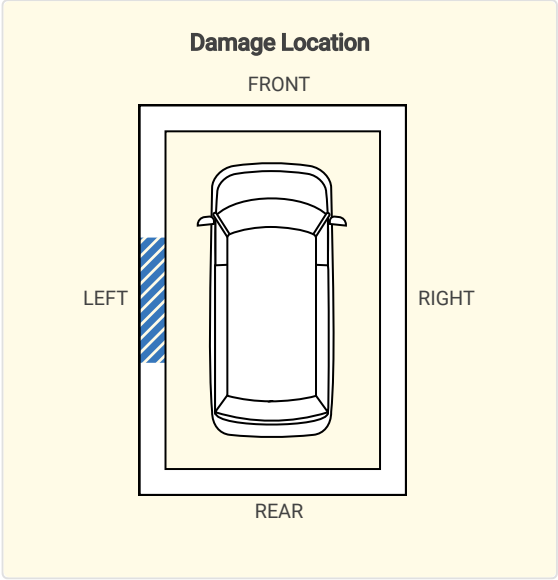

07/09/2013

Kentucky
Motor Vehicle Dept.
Maysville, KY
Title #122900810012

Registration issued or renewed
- Vehicle color noted as Red

08/08/2013

Kentucky
Damage Report

Accident reported: minor damage
- Vehicle involved in a sideswipe collision
- Involving left side impact with another motor vehicle
- Minor left side damage reported