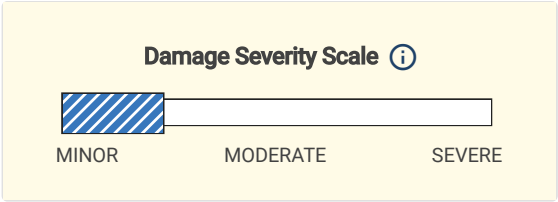

09/17/2012	169	Kerry Toyota Florence, KY 859-371-3939 kerrytoyota.com 4.6 ★★★★★ 111 Verified Reviews ✓	Vehicle offered for sale
09/21/2012	170	Kerry Toyota Florence, KY 859-371-3939 kerrytoyota.com 4.6 ★★★★★ 111 Verified Reviews ✓	Vehicle sold
09/25/2012		Kerry Toyota Florence, KY 859-371-3939 kerrytoyota.com 4.6 ★★★★★ 111 Verified Reviews ✓	 Vehicle serviced
10/18/2012		Kentucky Motor Vehicle Dept. Maysville, KY Title #122900810012	Registration issued or renewed - First owner reported - Titled or registered as personal vehicle - Vehicle color noted as Red
11/08/2012	1,182	Kerry Toyota Florence, KY 859-371-3939 kerrytoyota.com 4.6 ★★★★★ 111 Verified Reviews ✓	 Vehicle serviced
01/14/2013	2,678	Kerry Toyota Florence, KY 859-371-3939 kerrytoyota.com 4.6 ★★★★★ 111 Verified Reviews ✓	 Vehicle serviced - Radio installed
05/22/2013	4,832	Kerry Toyota Florence, KY 859-371-3939 kerrytoyota.com 4.6 ★★★★★ 111 Verified Reviews ✓	 Vehicle serviced - 5,000 mile service performed - Brakes checked - Tire condition and pressure checked
06/11/2013		Kentucky Damage Report	 Accident reported: minor damage - Involving front or side impact - Involving right side impact with another motor vehicle - Minor right side damage reported - Airbags did not deploy