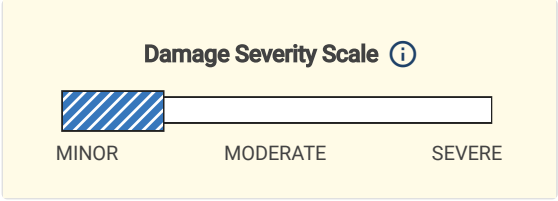

07/09/2013

Kentucky
Motor Vehicle Dept.
Maysville, KY
Title #122900810012

Registration issued or renewed
- Vehicle color noted as Red

08/08/2013

Kentucky
Damage Report

Accident reported: minor damage
- Vehicle involved in a sideswipe collision
- Involving left side impact with another motor vehicle
- Minor left side damage reported