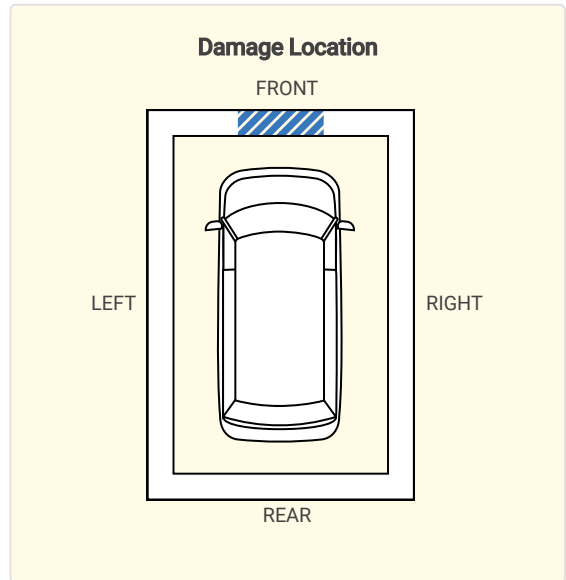

Not all damage is caused by an accident. Get the car inspected before you buy. [Learn more](#)

12/14/2018	68,986	McFarland Chevrolet Buick Maysville, KY 606-759-7171 mcfarlandchevrolet.com 4.4 ★★★★★ 14 Verified Reviews	Vehicle serviced
03/05/2019	71,403	Kerry Toyota Florence, KY 859-371-3939 kerrytoyota.com 4.6 ★★★★★ 111 Verified Reviews	Vehicle serviced - Maintenance inspection completed
08/29/2019		Kentucky Motor Vehicle Dept. Maysville, KY Title #122900810012	Registration issued or renewed - Vehicle color noted as Red

Have Questions? Please visit our Help Center at www.carfax.com.

Glossary

Accident Indicator

CARFAX receives information about accidents in all 50 states, the District of Columbia and Canada.

Not every accident is reported to CARFAX. As details about the accident become available, those additional details are added to the CARFAX Vehicle History Report. CARFAX recommends that you have this vehicle inspected by a qualified mechanic.

- According to the National Safety Council, Injury Facts, 2015 edition, 8% of the 254 million registered vehicles in the U.S. were involved in an accident in 2013. Over 74% of these were considered minor or moderate.
- This CARFAX Vehicle History Report is based only on information supplied to CARFAX and available as of 1/2/20 at 10:44:02 AM (CST). Other information about this vehicle, including problems, may not have been reported to CARFAX. Use this report as one important tool, along with a vehicle inspection and test drive, to make a better decision about your next used car.

Kentucky Damage Reports:

- Provide an estimate of the extent of damage in its accident reports for the following: