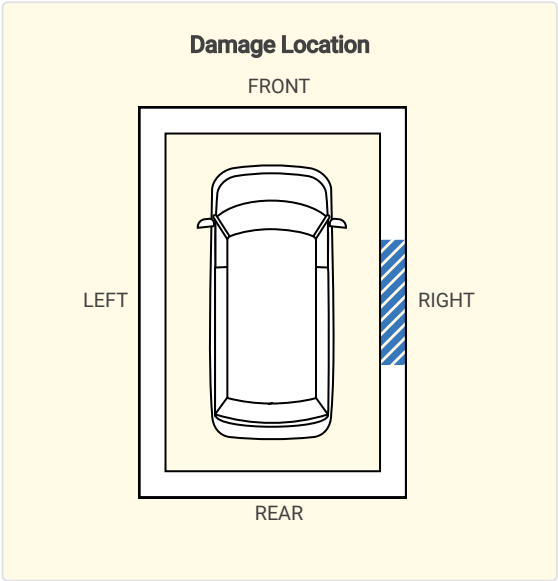

07/09/2013

Kentucky
Motor Vehicle Dept.
Maysville, KY
Title #122900810012

Registration issued or renewed
- Vehicle color noted as Red

08/08/2013

Kentucky
Damage Report

Accident reported: minor damage
- Vehicle involved in a sideswipe collision
- Involving left side impact with another motor vehicle
- Minor left side damage reported

09/27/2013

7,022

Kerry Toyota
Florence, KY

Vehicle serviced
- Maintenance inspection completed